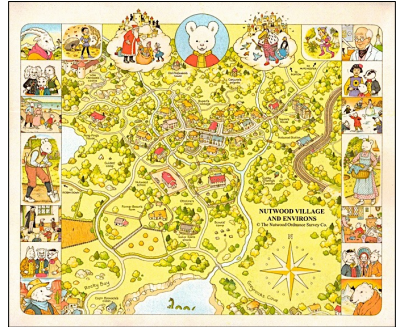

The NUTWOOD MAP

The map of Nutwood Village and the surrounding area has been produced.

With a delightful border of Nutwood characters, it will make an attractive feature on any collector's wall. After various Rupert artists have previously declined to provide a Nutwood map, it is here at last, and we are confident you will think it was worth the wait.

The map measures 580mm x 490mm and is printed on high quality Accent Antique Silk 150gsm paper.

It might not totally fit with your mental image of the locations of the various Nutwood features, but it was what the Nutwood Ordnance Survey Company found when they did their survey.